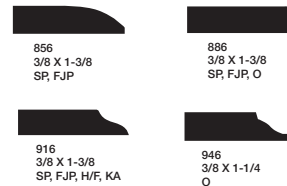

Base

Chair Rail & Batten

Casing

Mullion Casing

Base Cap

Base Shoe

Crown

Bed Mold

Door Stop

Glass Bead

Screen Moulding

Outside Corner

Window

Hand Rail

Quarter Round

Half Round

Chamfer Strip

Wainscot / Panel Cap

T Astragals

Exterior Frames 1-3/4, 2-1/8 rabbet 6'8" & 8'0" Lengths

Lattice

Full Round

Parting Stop

S4S Board FJP

Screen Stock

Hurd Mull Cover

Brickmold

Cove

Interior Jamb 6'8" & 8'0" Lengths