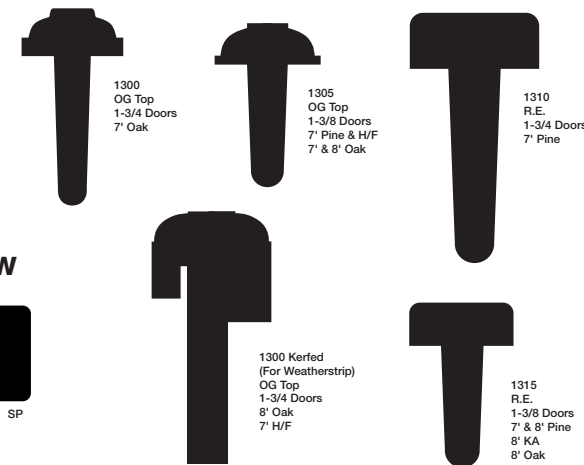

Base

Chair Rail & Batten

Casing

Mullion Casing

Base Cap

Base Shoe

Crown

Bed Mold

Door Stop

Glass Bead

Screen Moulding

Outside Corner

Window

Hand Rail

Quarter Round

Half Round

Chamfer Strip

Wainscot / Panel Cap

T Astragals

Exterior Frames 1-3/4, 2-1/8 rabbet 6'8" & 8'0" Lengths

Lattice

Full Round

Parting Stop

S4S Board FJP

Screen Stock

Hurd Mull Cover

Brickmold

Cove

Interior Jamb 6'8" & 8'0" Lengths