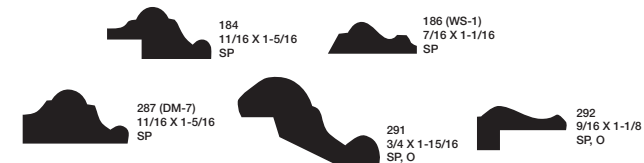

Door Stop

Glass Bead

Screen Moulding

Outside Corner

Window

Hand Rail

Quarter Round

Half Round

Chamfer Strip

Wainscot / Panel Cap

T Astragals

Exterior Frames 1-3/4, 2-1/8 rabbet 6'8" & 8'0" Lengths

Lattice

Full Round

Parting Stop

S4S Board FJP