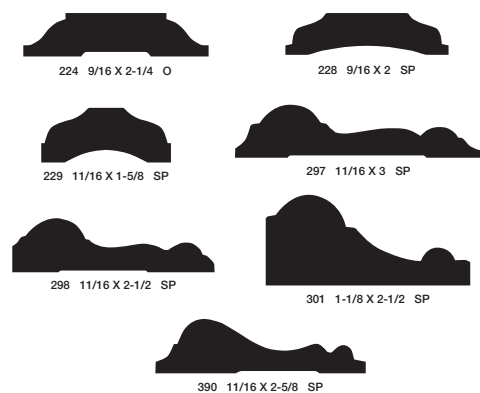

Base

Chair Rail & Batten

Casing

Mullion Casing

Base Cap

Base Shoe

Crown

Bed Mold

Door Stop

Glass Bead

Screen Moulding

Outside Corner

Window

Hand Rail

Quarter Round

Half Round