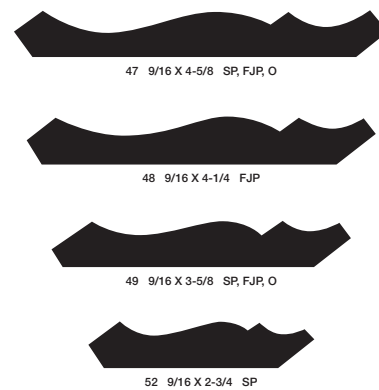

Base

Chair Rail & Batten

Casing

Mullion Casing

Base Cap

Base Shoe

Crown

Bed Mold

Door Stop

Glass Bead

Screen Moulding

Outside Corner

Window

Hand Rail

Quarter Round

Half Round

Chamfer Strip

Wainscot / Panel Cap

T Astragals

Exterior Frames 1-3/4, 2-1/8 rabbet 6'8" & 8'0" Lengths

Lattice

Full Round

Parting Stop

S4S Board FJP